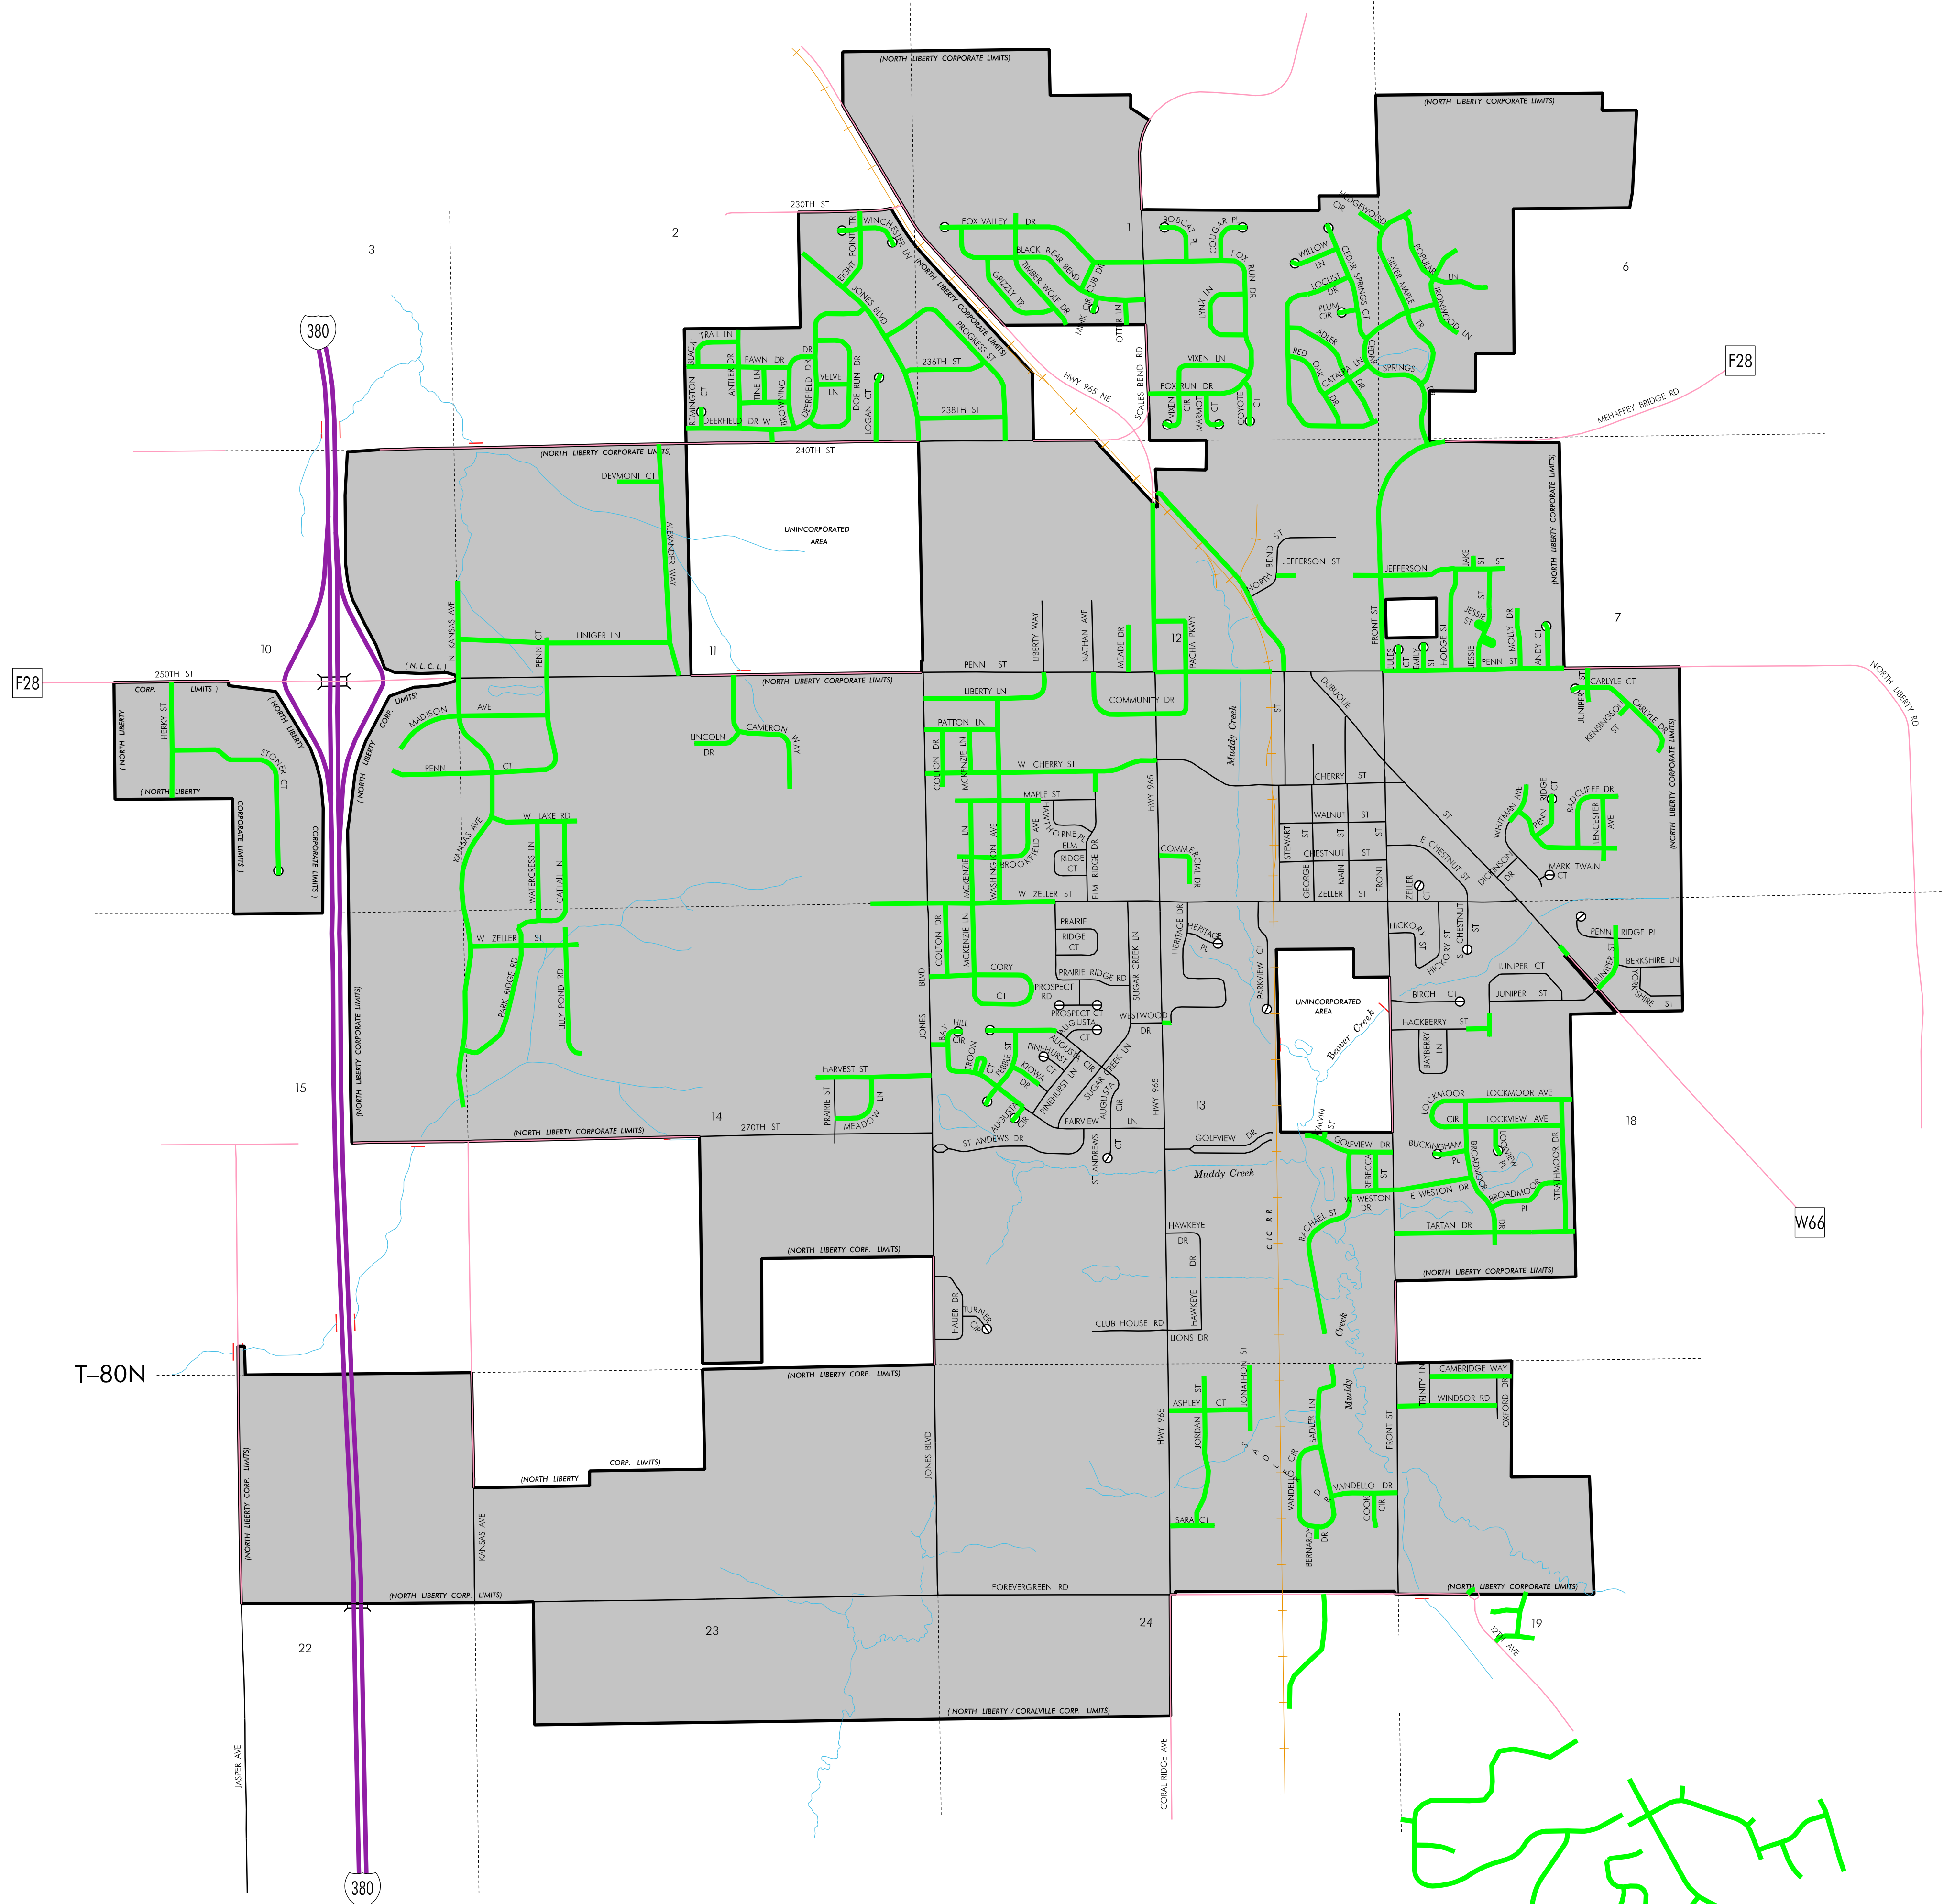

R-7W R-6W

LEGEND

- INTERSTATE ROUTE
- FREEWAY OR EXPRESSWAY ROUTE
- U.S. NUMBERED ROUTE
- STATE NUMBERED ROUTE
- COUNTY NUMBERED ROUTE
- LOCAL ROAD OR CITY STREET
- RAILROAD
- CORPORATION LINE
- SECTION LINE
- CUL DE SAC
- SECTION, TOWNSHIP & RANGE NUMBERS

**HIGHWAY AND STREET MAP
OF
NORTH LIBERTY
IOWA**

PREPARED BY
IOWA DEPARTMENT OF TRANSPORTATION
DIVISION OF PLANNING AND PROGRAMMING
OFFICE OF TRANSPORTATION DATA
PHONE (515) 239-1289
IN COOPERATION WITH
UNITED STATES DEPARTMENT OF TRANSPORTATION
FEDERAL HIGHWAY ADMINISTRATION

52-5557